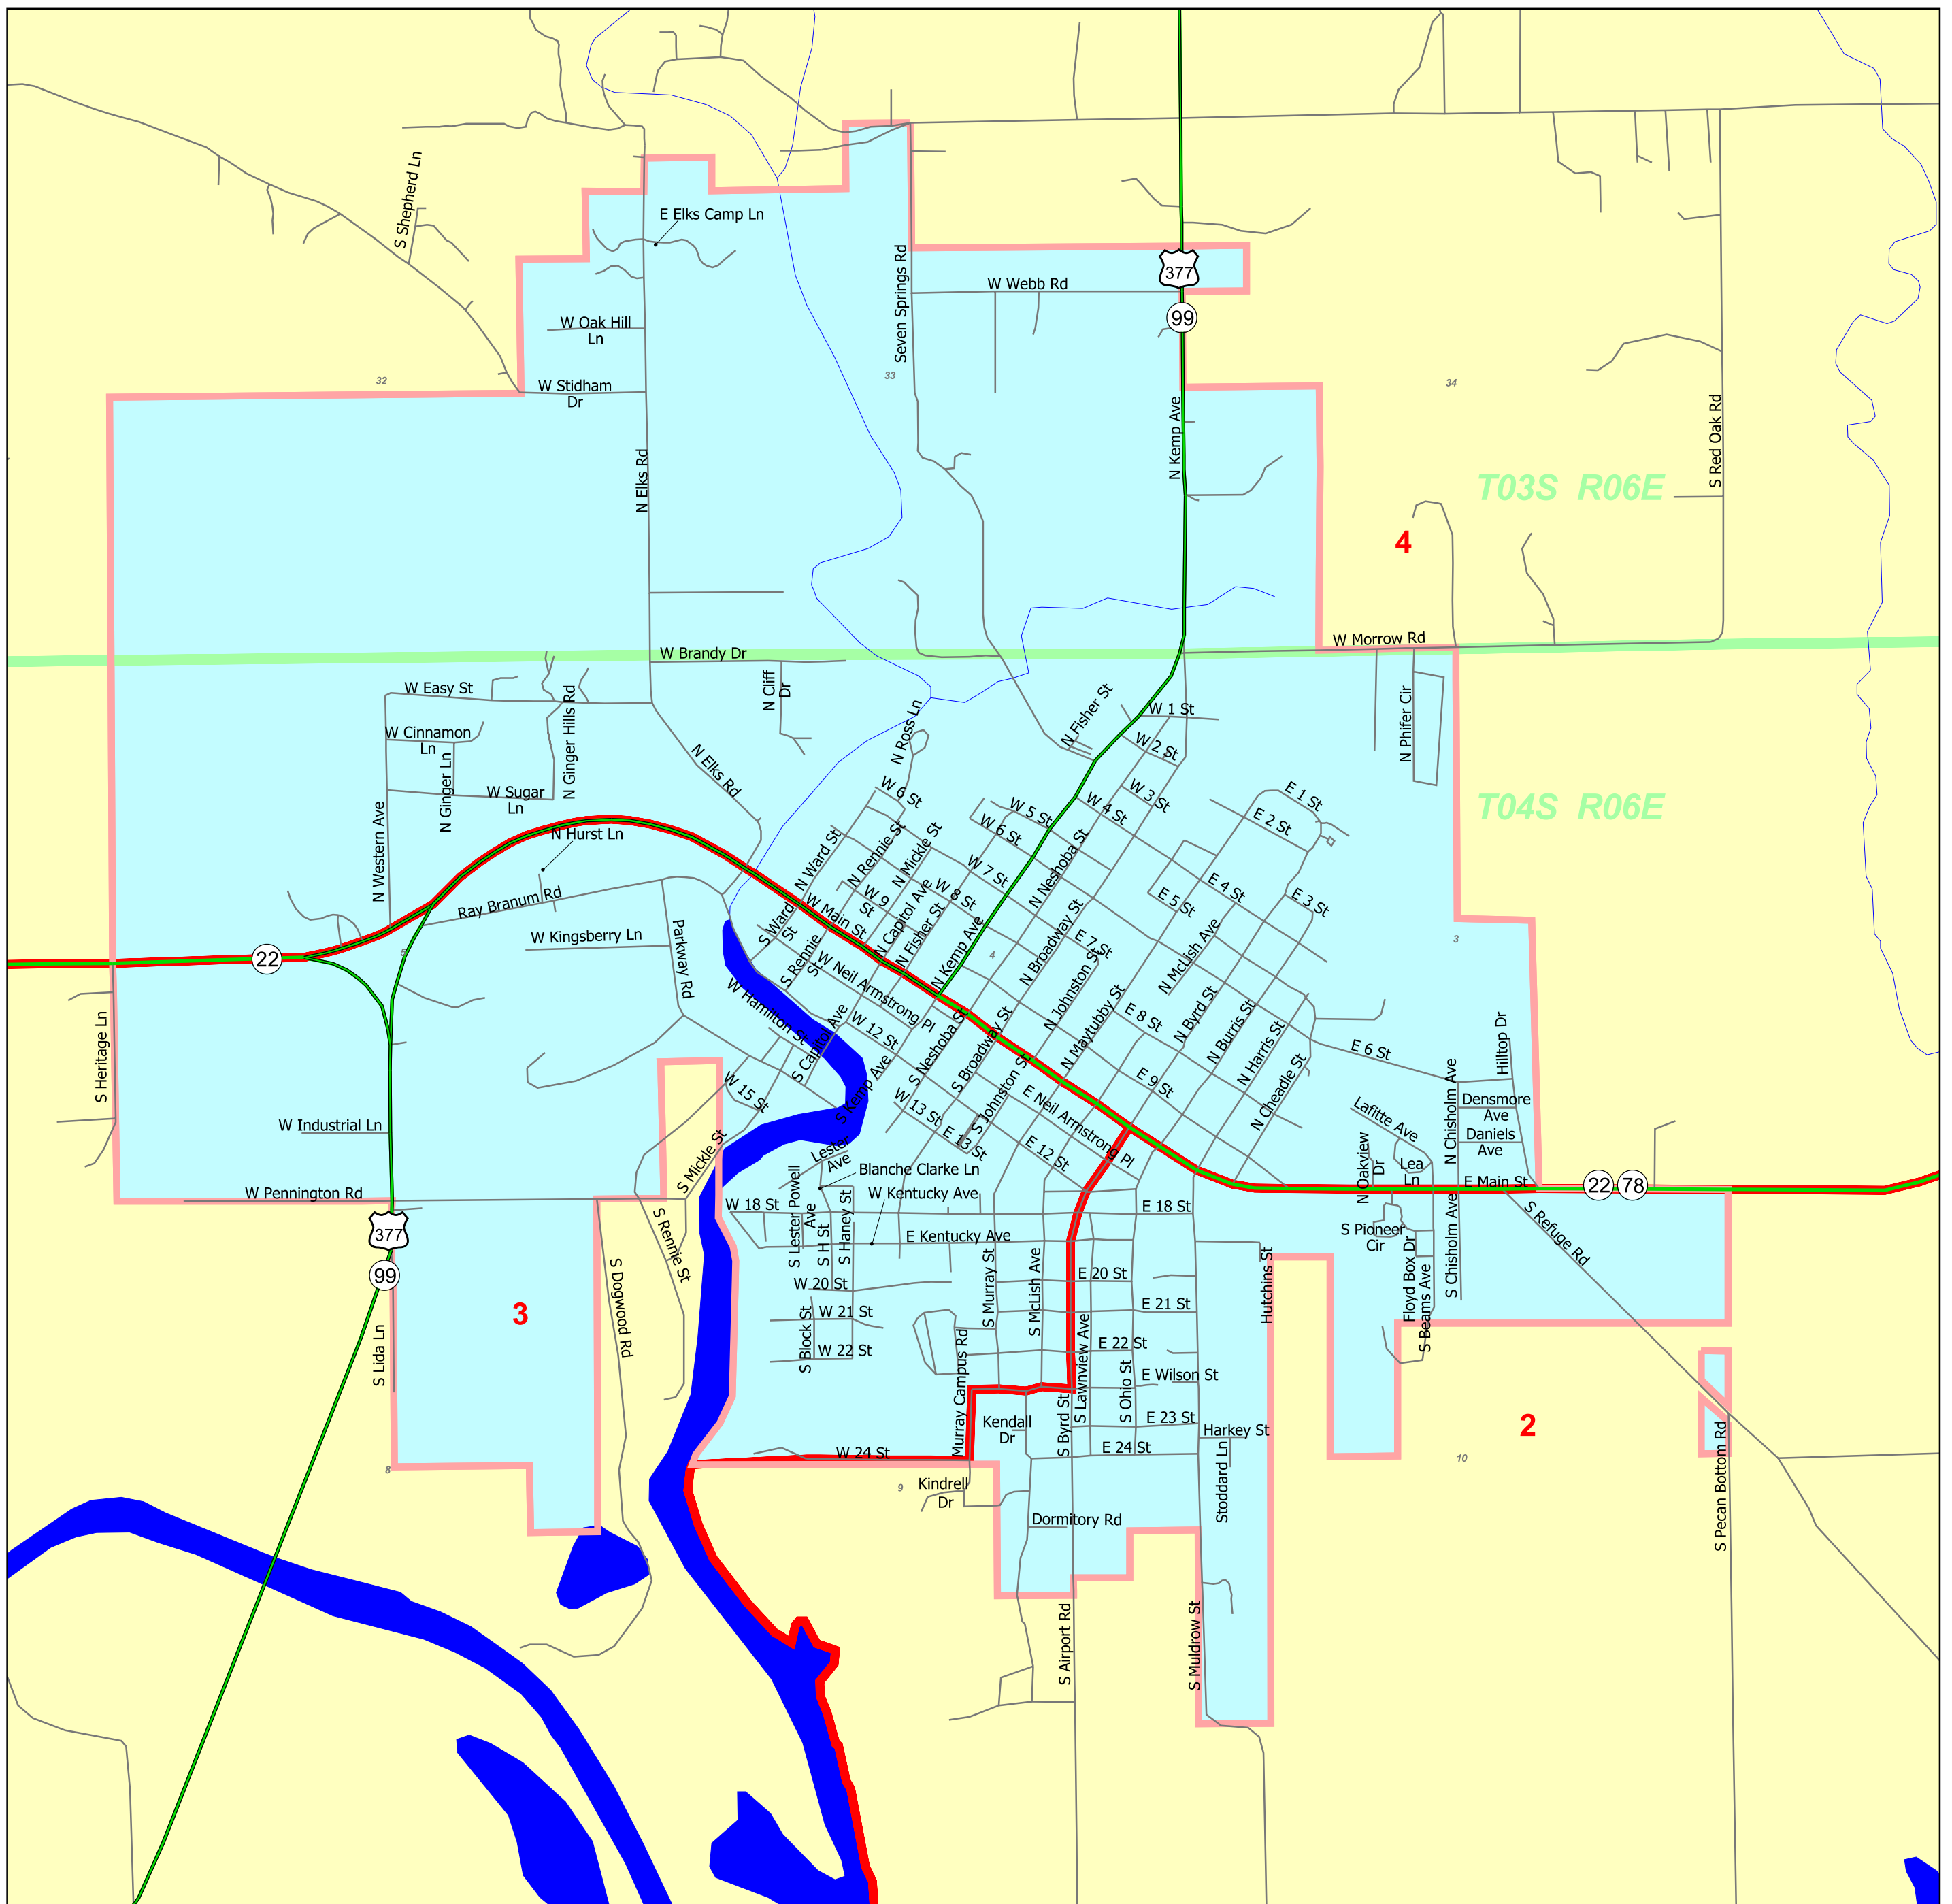

Tishomingo, Oklahoma Johnston County

0 1 2 Miles

Tishomingo

- City Limits
- Precincts
- Highways
- Roads
- Railroads
- Hydrography

Map Produced By:
Center for Spatial Analysis
University of Oklahoma
July, 2009
Contact Us For Additional Copies
(405) 325-3131

Prepared for:
Oklahoma Tax Commission
(405) 319-8200
All boundary changes or annexations
should be directed to this agency.